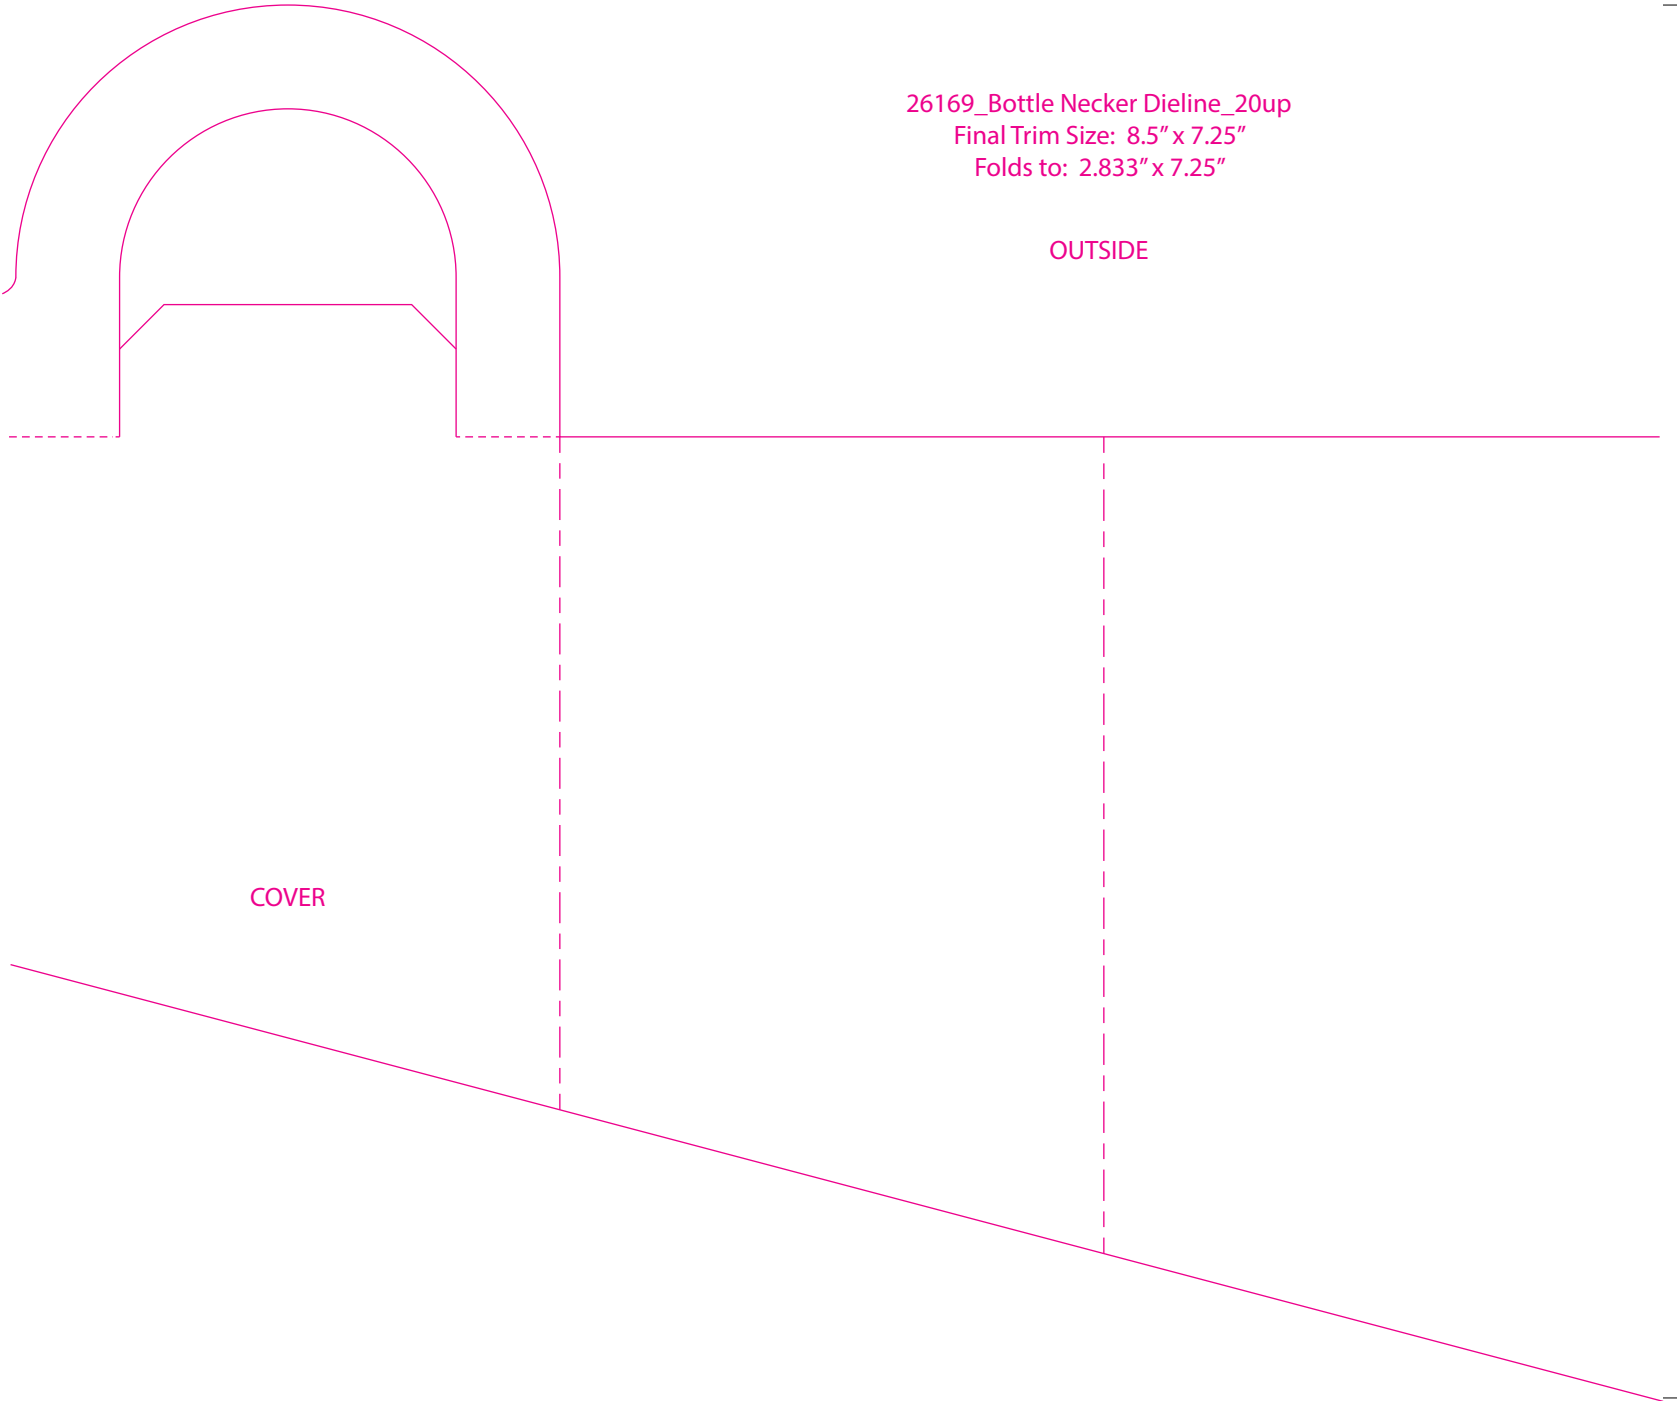

26169\_Bottle Necker Dieline\_20up  
Final Trim Size: 8.5" x 7.25"  
Folds to: 2.833" x 7.25"

OUTSIDE

COVER

INSIDE

INSIDE COVER