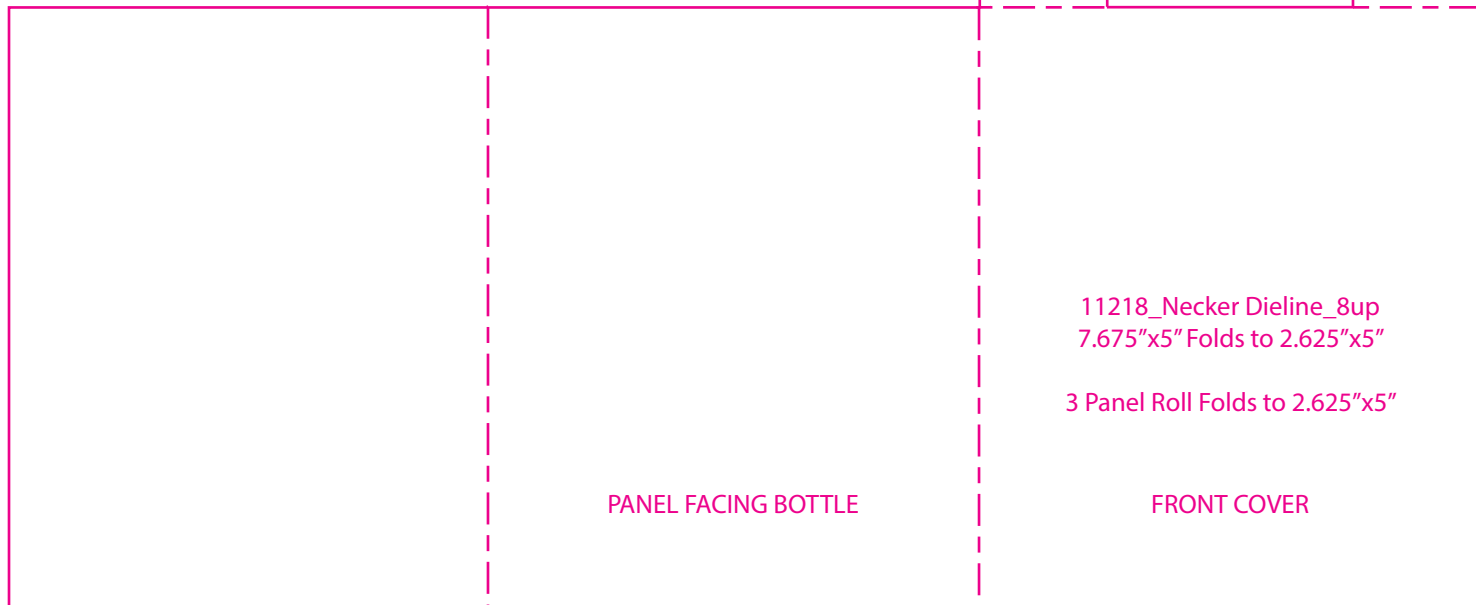

PLEASE NOTE:
On 3 panel neckers, cover art
must be set on right side.

11218_Necker Dieline_8up
7.675"x5" Folds to 2.625"x5"

3 Panel Roll Folds to 2.625"x5"

PANEL FACING BOTTLE

FRONT COVER

INSIDE FRONT COVER