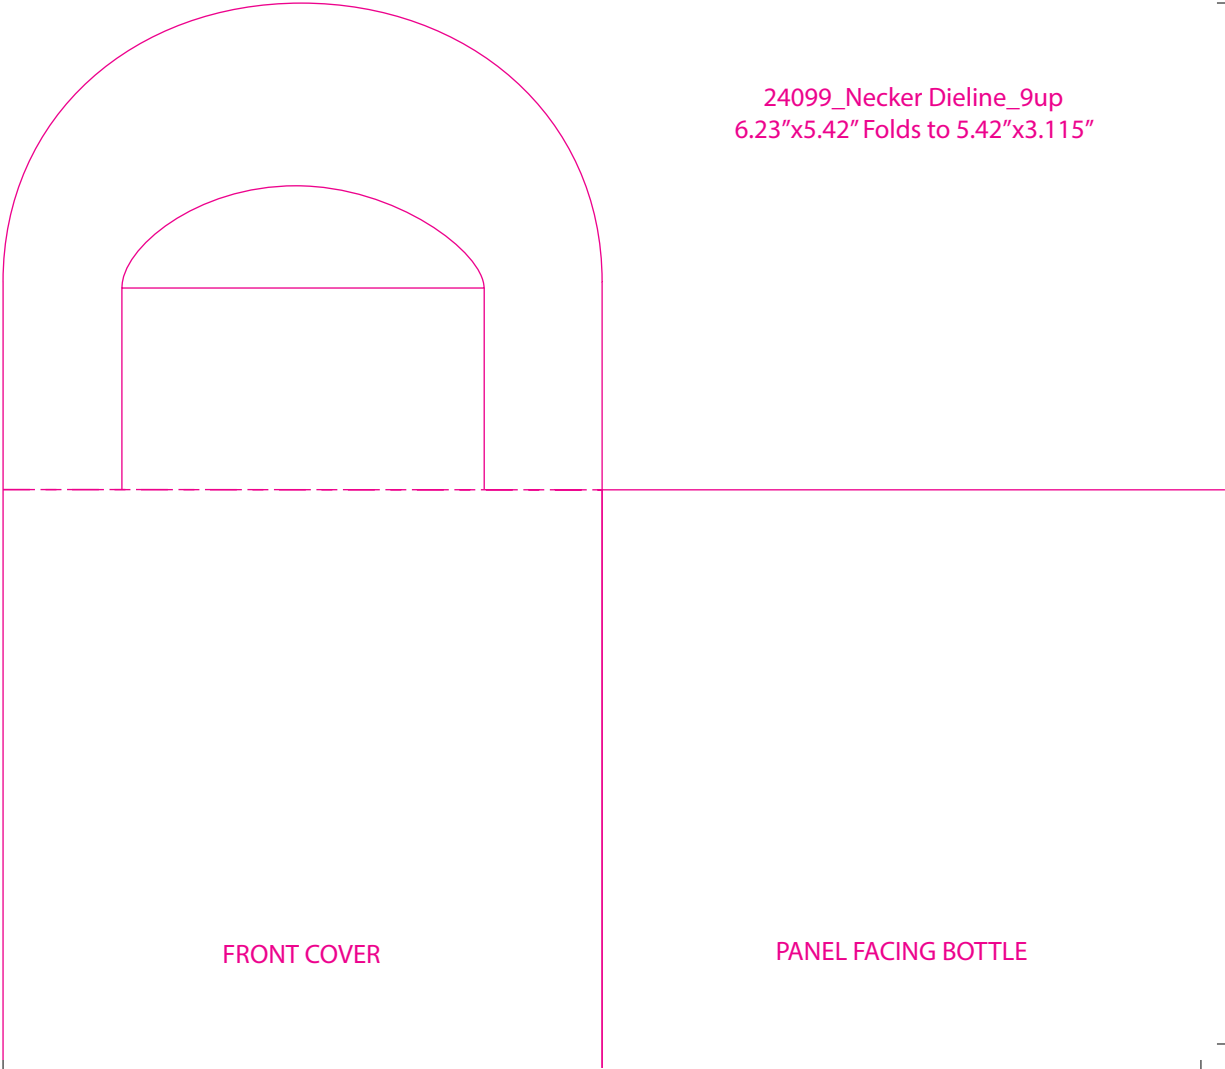

24099_Necker Dieline_9up
6.23"x5.42" Folds to 5.42"x3.115"

FRONT COVER

PANEL FACING BOTTLE

INSIDE FRONT COVER