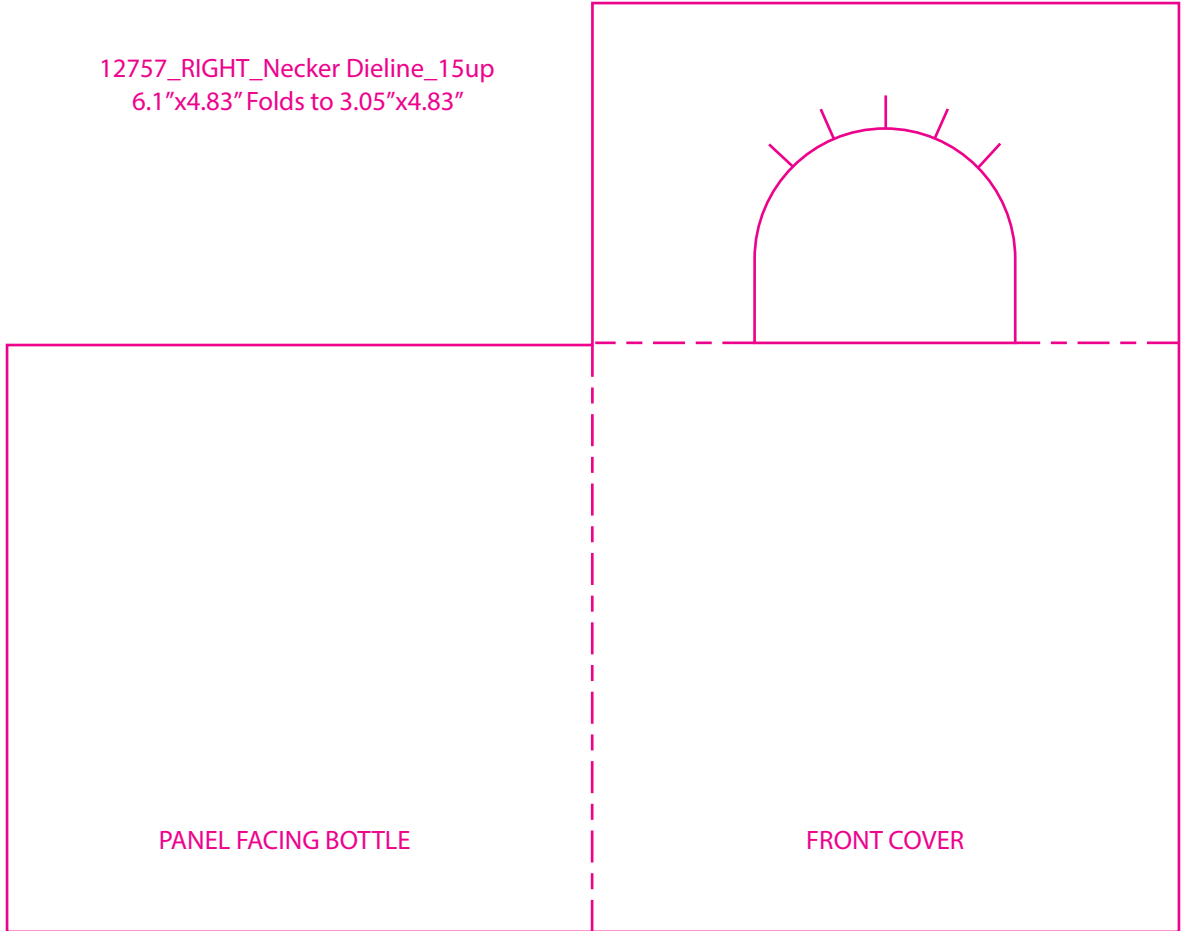

12757_RIGHT_Necker Dieline_15up
6.1"x4.83" Folds to 3.05"x4.83"

PANEL FACING BOTTLE

FRONT COVER

INSIDE FRONT COVER