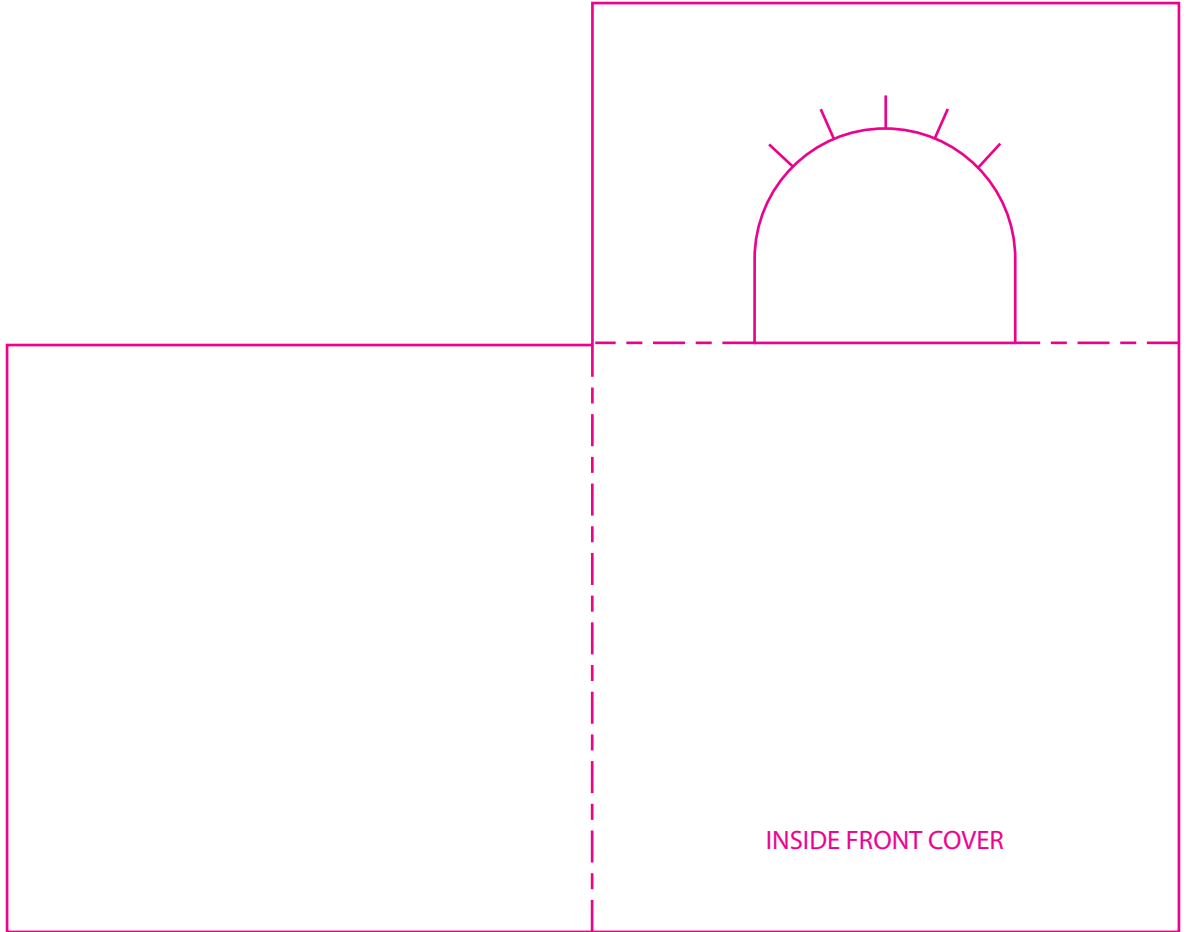

12757\_LEFT\_Necker Dieline\_15up  
6.1"x4.83" Folds to 3.05"x4.83"

FRONT COVER

PANEL FACING BOTTLE

INSIDE FRONT COVER