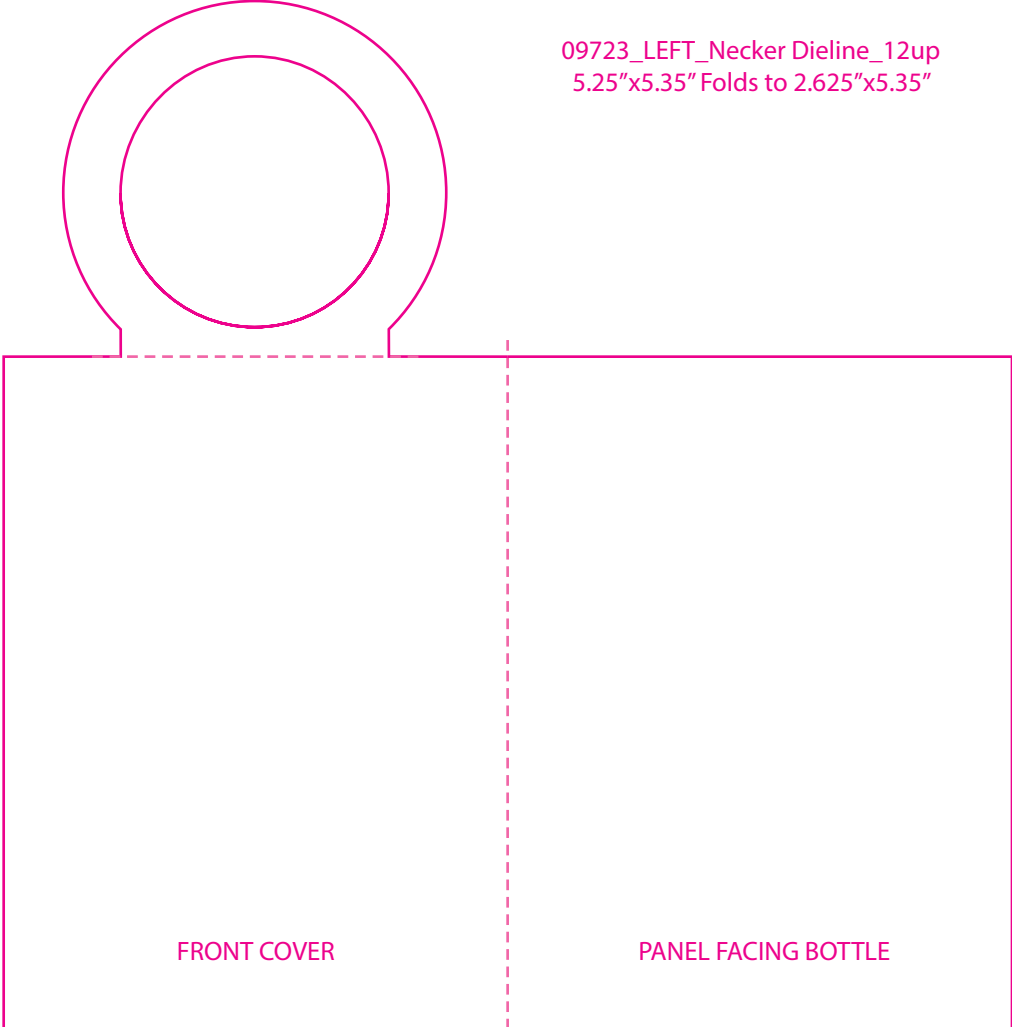

09723_LEFT_Necker Dieline_12up
5.25"x5.35" Folds to 2.625"x5.35"

FRONT COVER

PANEL FACING BOTTLE

INSIDE FRONT COVER