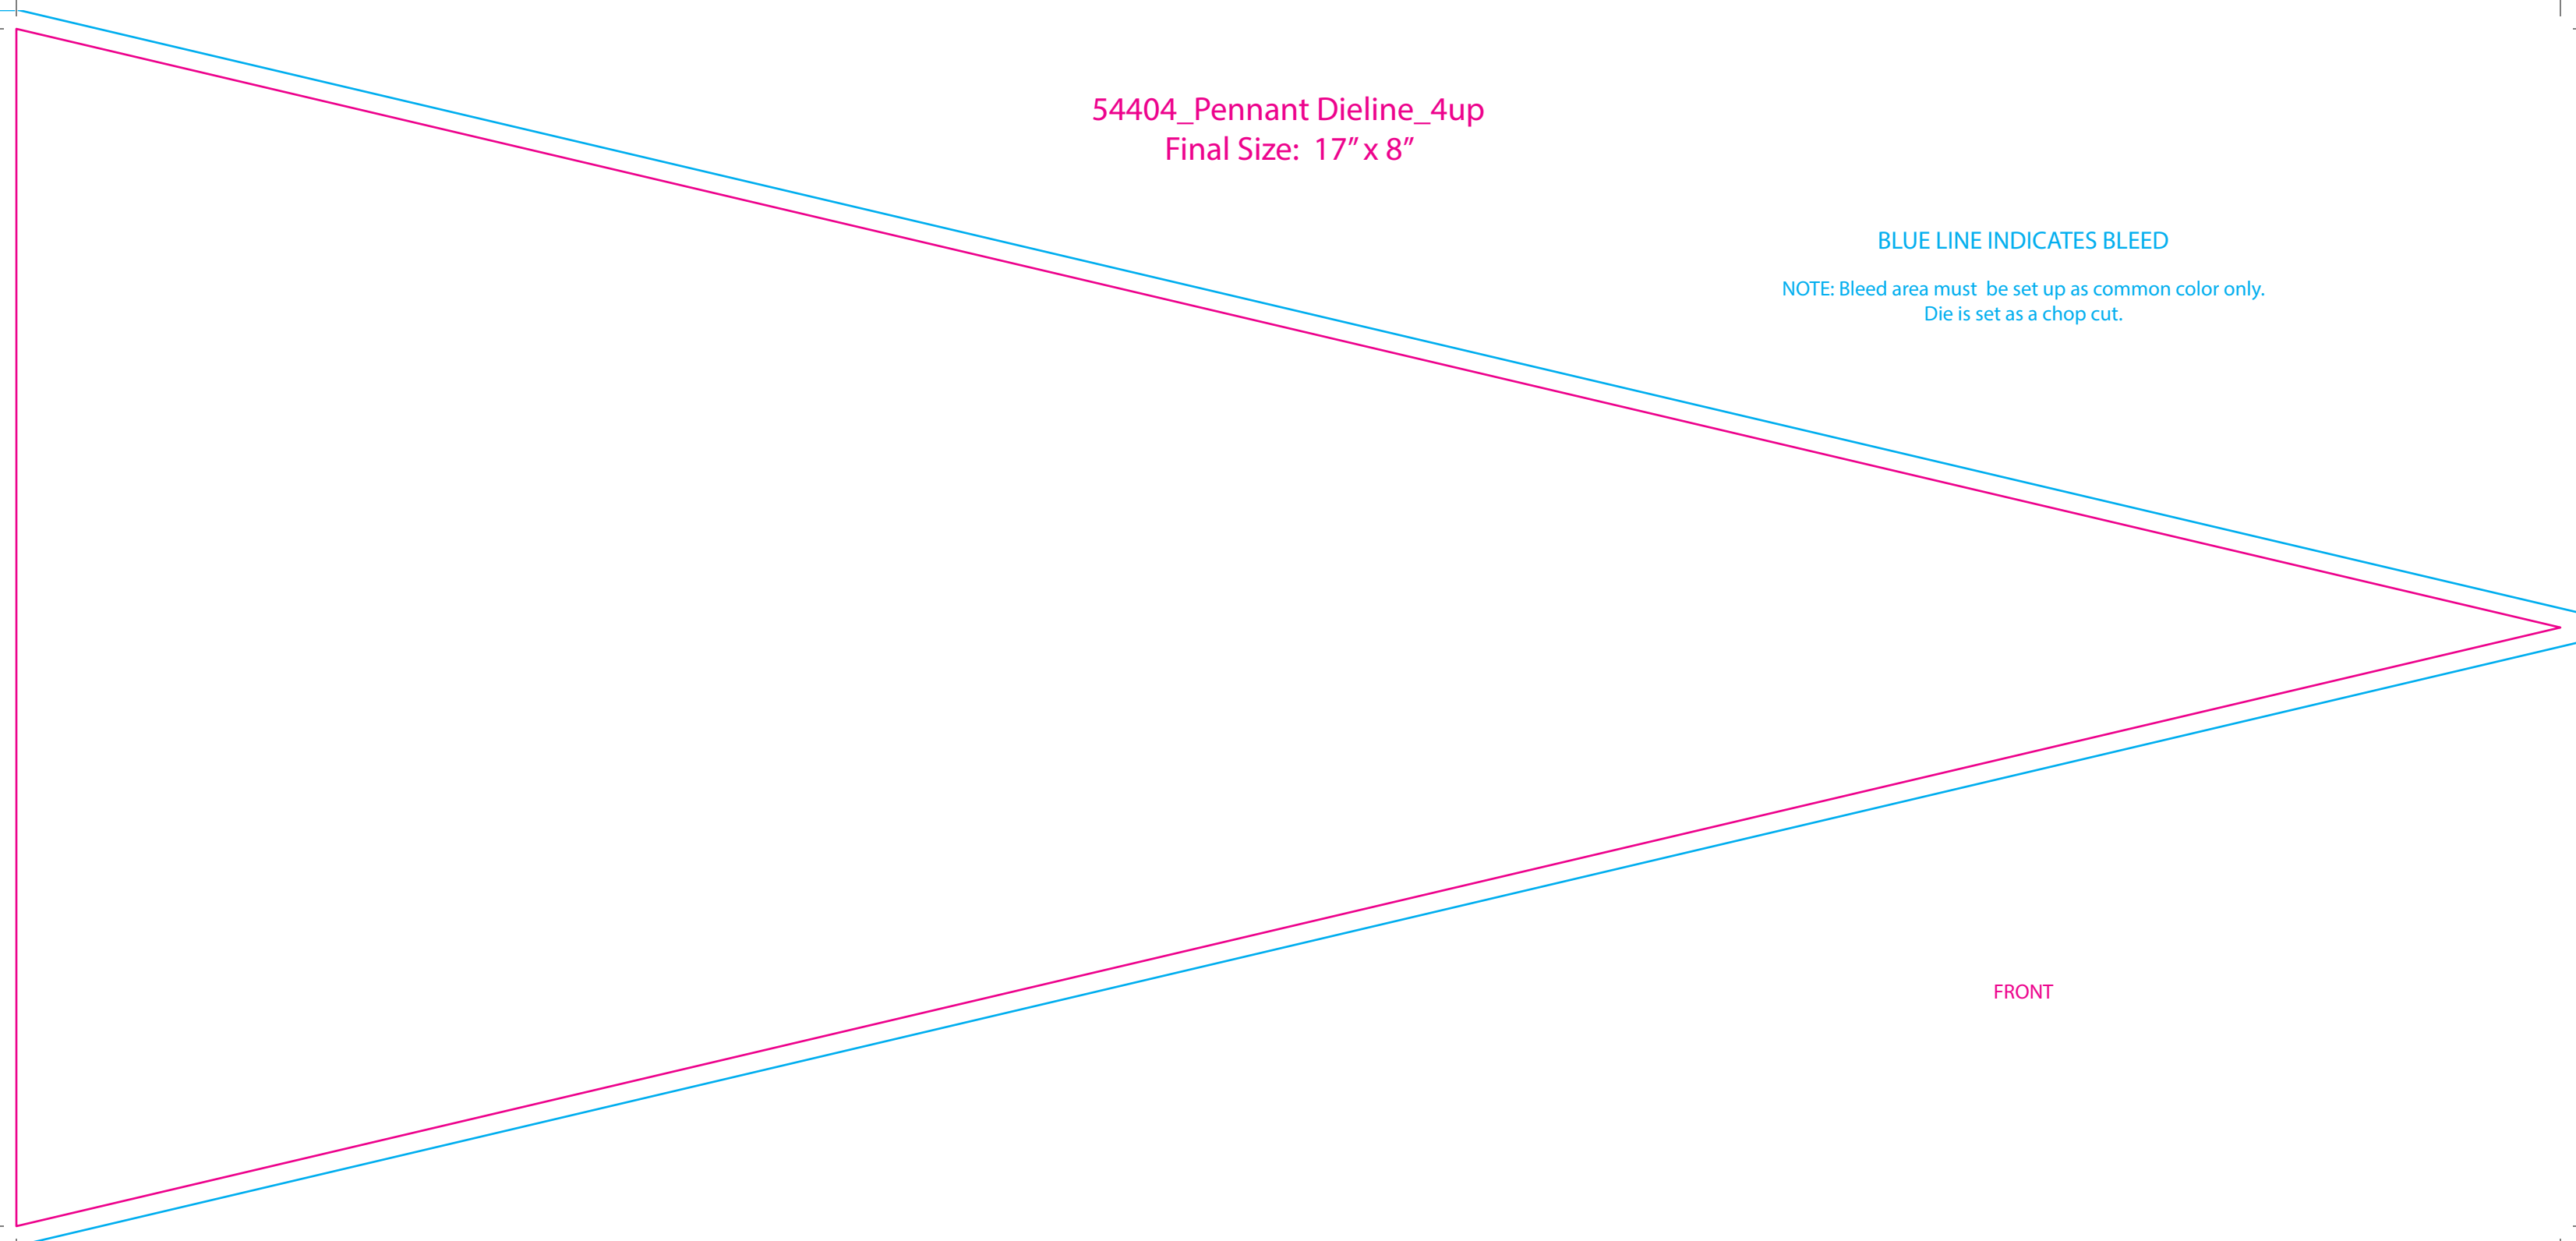

54404\_Pennant Dieline\_4up  
Final Size: 17" x 8"

BLUE LINE INDICATES BLEED

NOTE: Bleed area must be set up as common color only.  
Die is set as a chop cut.

FRONT

BLUE LINE INDICATES BLEED

NOTE: Bleed area must be set up as common color only.  
Die is set as a chop cut.