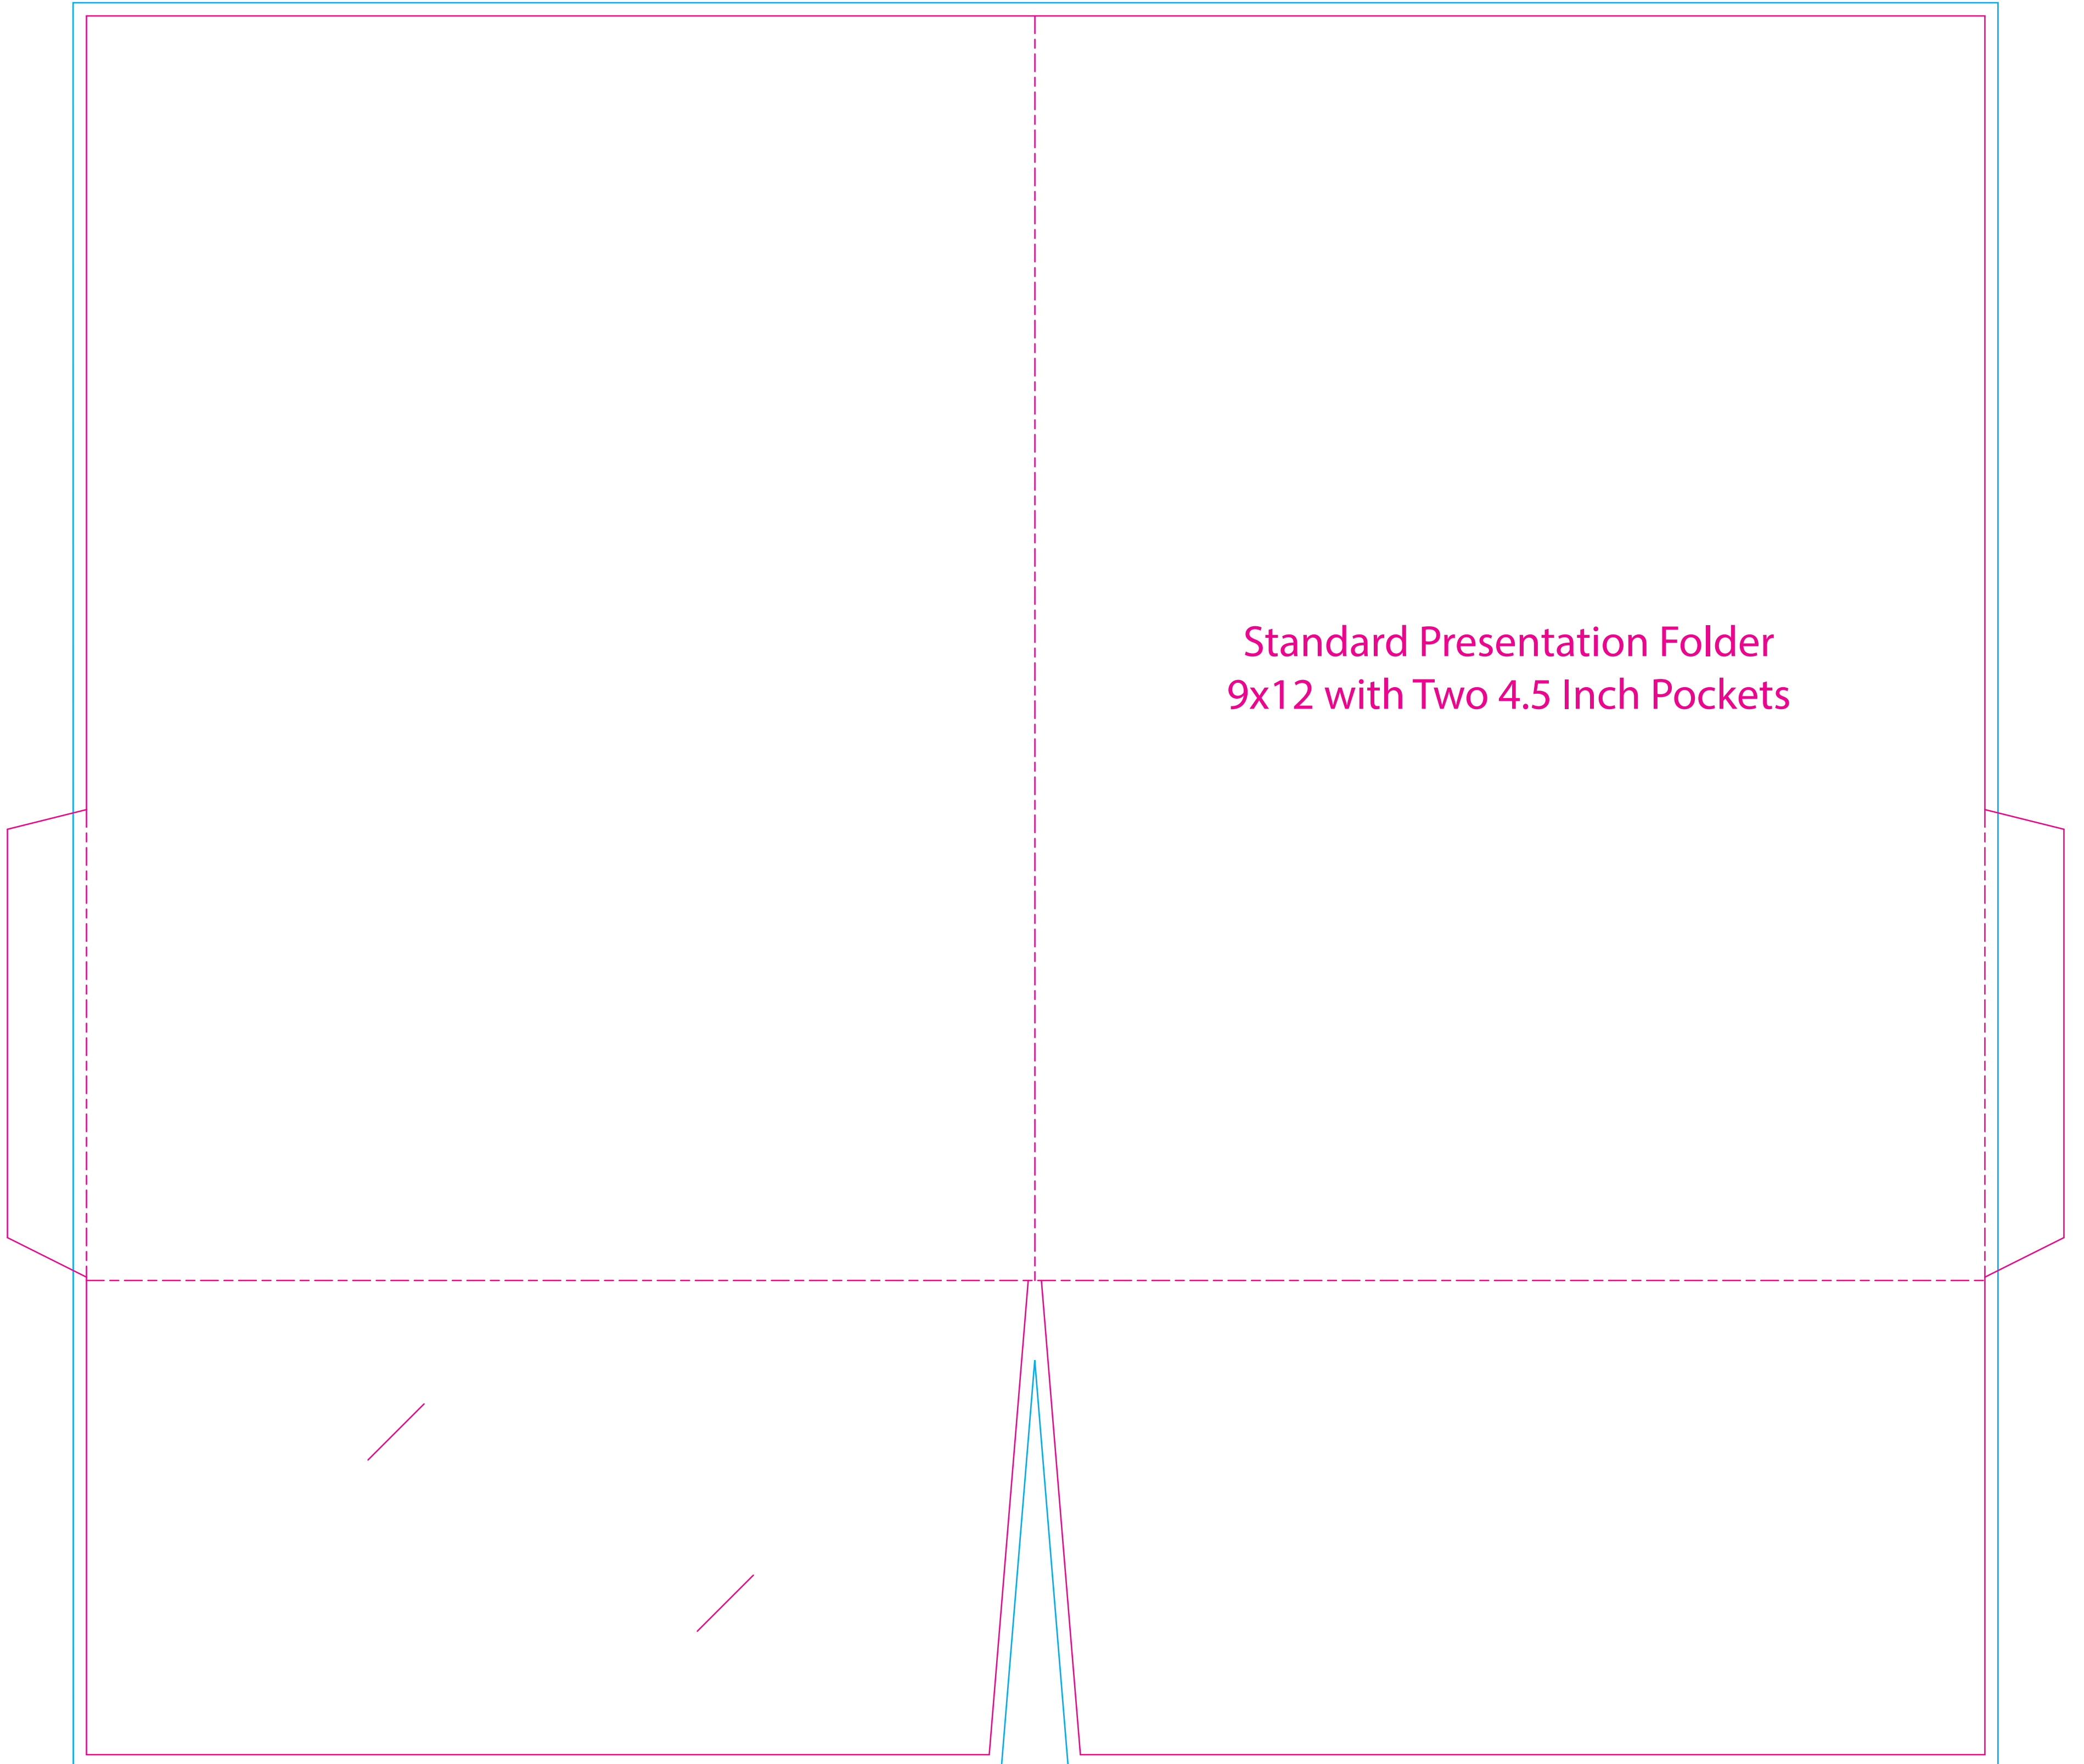

BACK

FRONT

Standard Presentation Folder  
9x12 with Two 4.5 Inch Pockets

BLUE LINE INDICATES BLEED

INSIDE FRONT

INSIDE BACK

BLUE LINE INDICATES BLEED